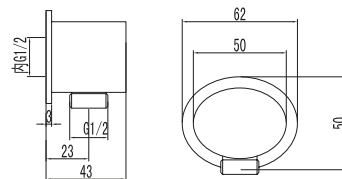

Q1 - Supporto ABS / Support mural ABS 8.00 €

8M

Pres a acqua quadrata in ottone 29.00 €

Coud mural en laiton 29.00 €

7F

Pres a acqua ovale in ottone 29.00 €

Coud mural en laiton 29.00 €

8N