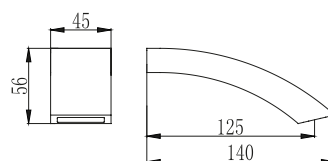

Getto vasca incasso in ottone 14cm 36.00 €

Bec mural en laiton 14 cm 36.00 €