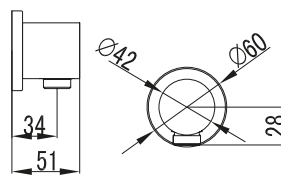

Q1 - Supporto ABS / Support mural ABS 8.00 €

8M

Pres a acqua quadrata in ottone 29.00 €

Coud mural en laiton 29.00 €

7F

Pres a acqua ovale in ottone 29.00 €

Coud mural en laiton 29.00 €

8N