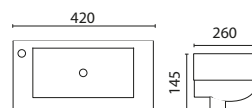

LT303G

Lavabo sospeso **39.00 €**
460x260x145mm

Lavabo suspendu **39.00 €**
460x260x145mm