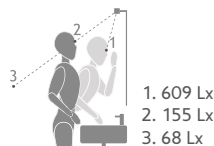

SICUREZZA / SECURITE