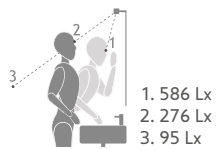

SICUREZZA / SÉCURITÉ

ANGELA 300 (E26088C1) L:30cm 129.00 €
1 lampade a led 6 Watt incluso
1 lampe led 6 Watt incluse