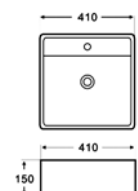

LT2025

Lavabo da appoggio
410x410x150mm

69.00 €

Vasque à poser

410x410x150mm

69.00 €