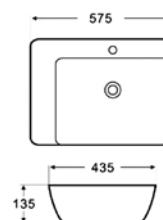

**LP1088** - Pg.033  
610x490x850mm

**LP1092** - Pg.036  
610x500x850mm

**LP1060** - Pg.029  
550x850x285mm

**LP1064** - Pg.041  
710x530x850mm

**LPA 1064** - Pg.041  
710x530mm

**LP1094** - Pg.024  
550x450x850mm

**LT6008** - Pg.090  
520x390x180mm

**LT6005** - Pg.090  
505x385x180mm

**LVA1003** - Pg.090  
510x440x200mm

LT1017

**Lavabo da appoggio**  
685x400x125mm

**159.00 €**

**Vasque à poser**

685x400x125mm

**159.00 €**

LT1004

**Lavabo da appoggio**  
575x435x135mm