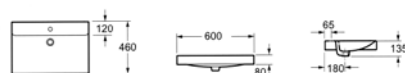

LAVABI PER MOBILI

LAVABOS POUR MEUBLE DE BAIN

LF1041