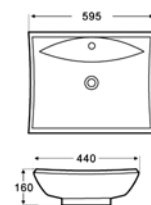

LT1015

Lavabo da appoggio filo muro
600X420X170mm

119.00 €

Vasque à poser

600X420X170mm

119.00 €