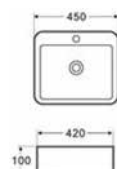

LT5032

Lavabo sospeso **84.00 €**
450x420x100mm

Lavabo suspendu **84.00 €**
450x420x100mm