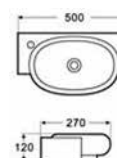

**Lavabo suspendu** **199.00 €**  
605x430x165mm

LT5027

**Lavabo sospeso** **109.00 €**  
570x450x175mm

**Lavabo suspendu** **109.00 €**  
570x450x175mm

LT5037

**Lavabo sospeso** **59.00 €**  
500x270x120mm