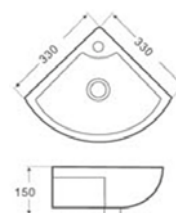

LT310G

Lavabo sospeso **79.00 €**
330x330x150mm

Lavabo suspendu **79.00 €**
330x330x150mm