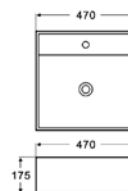

LT2005

Lavabo da appoggio 99.00 €
470X470X175mm

Vasque à poser 99.00 €
470X470X175mm