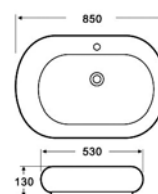

**LT3043** - Pg.080  
690x400x160mm

**LT3065** - Pg.080  
405x405x190mm

**LW1053** - Pg.081  
500x500x140mm

**LT3076** - Pg.081  
590x380x195mm

**LT3018** - Pg.081  
460x460x170mm

**LT3073** - Pg.081  
590x390x220mm

**LT6008** - Pg.090  
520x390x180mm

**LT6005** - Pg.090  
505x385x180mm

**LVA1003** - Pg.090  
510x440x200mm

Lavabo da appoggio (solo lavabo)

209.00 €

1000x460x135mm

Vasque

209.00 €

1000x460x135mm

LT1009

Lavabo da appoggio  
850X530X130mm

229.00 €

Vasque à poser  
850x530x130mm

229.00 €

LT1072

Lavabo da appoggio  
830x500x130mm

249.00 €

Vasque à poser  
830x500x130mm

249.00 €