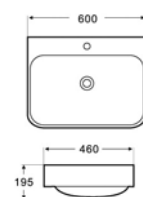

**LP1088** - Pg.033  
610x490x850mm

**LP1092** - Pg.036  
610x500x850mm

**LP1060** - Pg.029  
550x850x285mm

**LP1064** - Pg.041  
710x530x850mm

**LPA 1064** - Pg.041  
710x530mm

**LP1094** - Pg.024  
550x450x850mm

**LT6008** - Pg.090  
520x390x180mm

**LT6005** - Pg.090  
505x385x180mm

**LVA1003** - Pg.090  
510x440x200mm

**Vasque à poser**  
505x350x120mm

**99.00 €**

LT1011

**Lavabo da appoggio**  
490x430x145mm

**99.00 €**

**Vasque à poser**  
490x430x145mm

**99.00 €**

LT4025