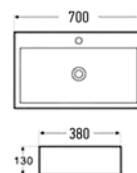

LAVABI SOSPESI

LAVABOS SUSPENDUS

LT5019