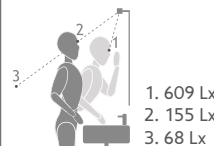

S3. Struttura in legno  
S3. Cadre en bois

S2. Camerino  
S2. Garde-robe

S4. Specchio  
S4. Miroir

SICUREZZA / SECURITE

**RUTH (AJE-EBI-006) L:49cm** 99.00 €  
**1 lampade a led 6 Watt incluso**  
 1 led lamps 6 Watt included  
 1 lampe led 6 Watt incluse